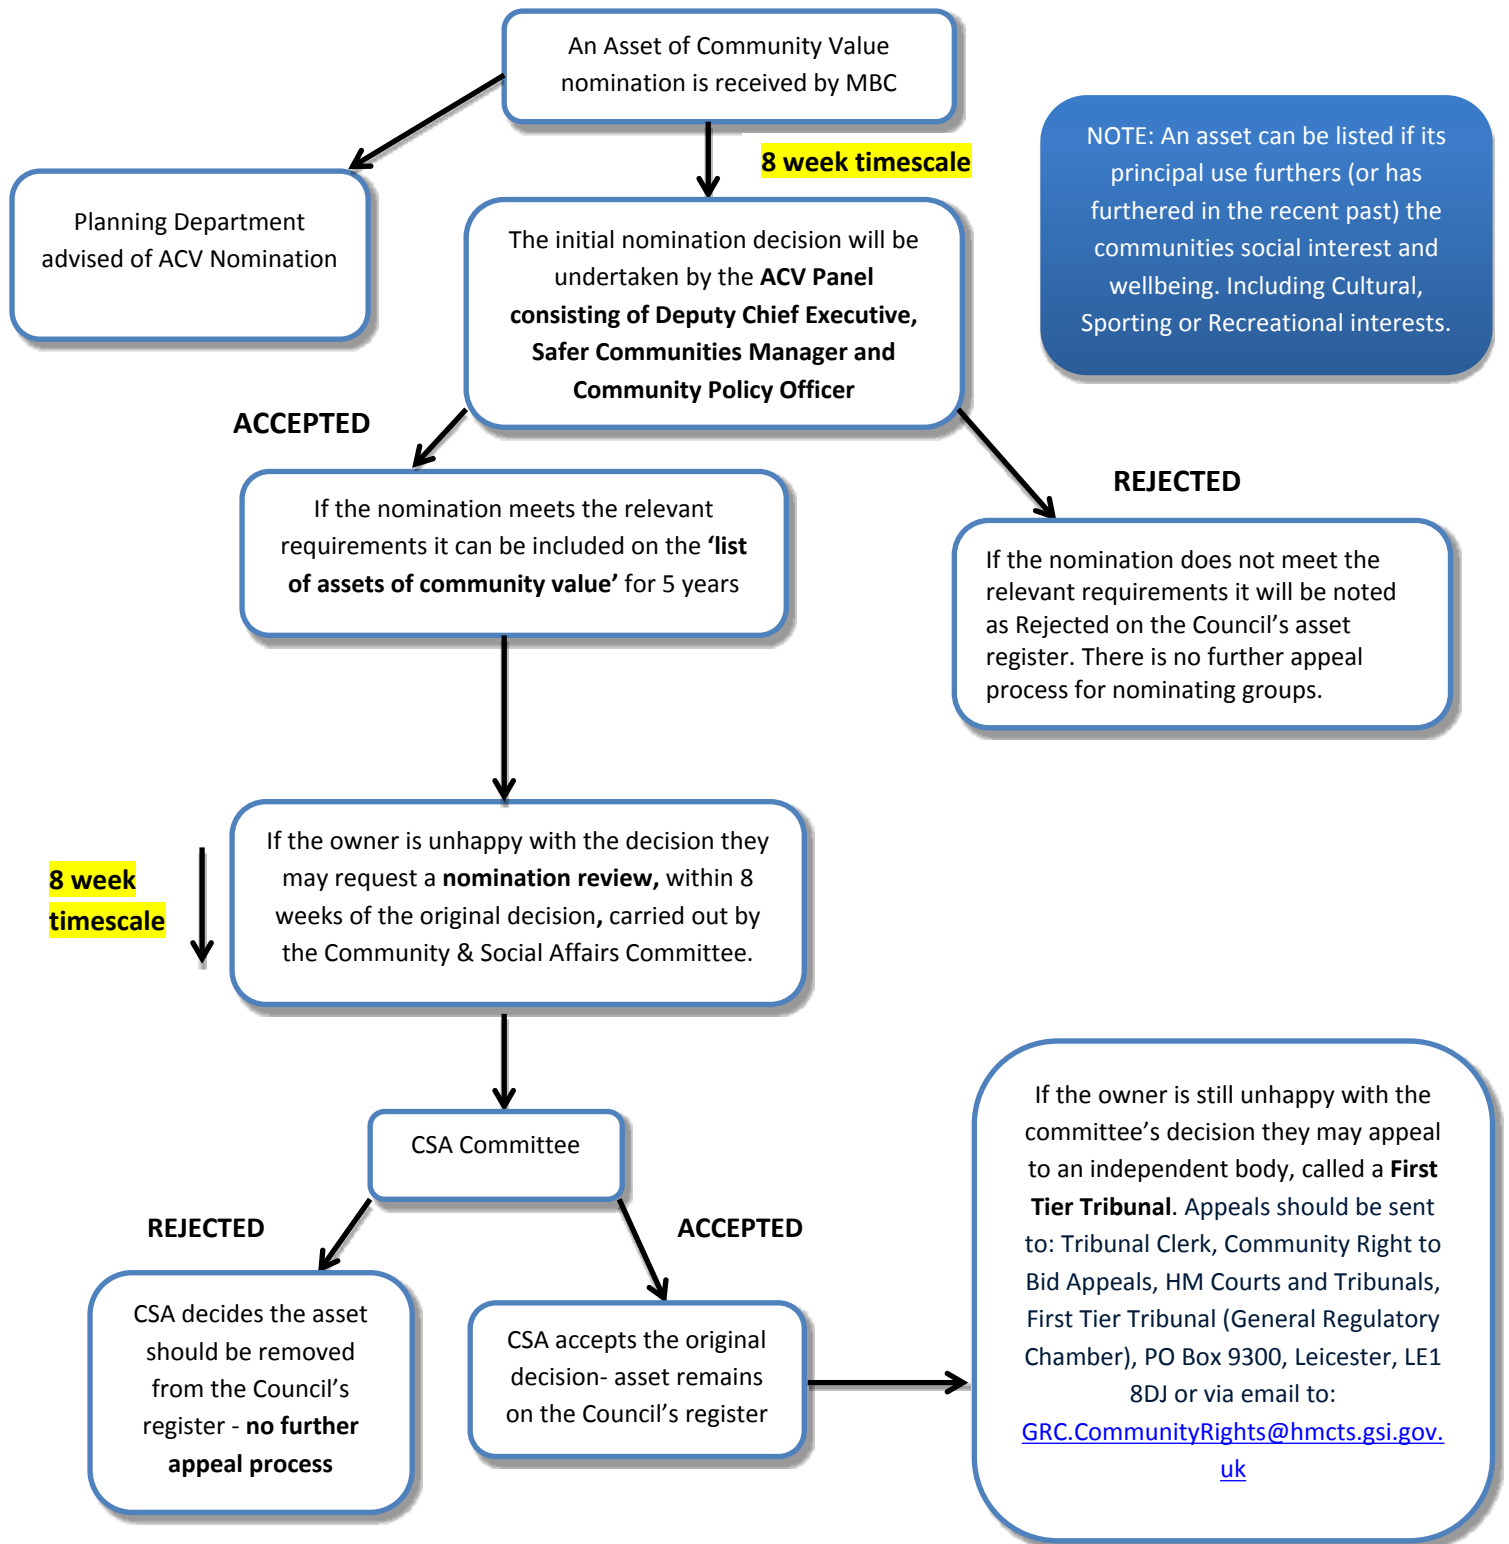

Asset of Community Value Review and Appeal Process

For more information contact Melton Borough Council:

Telephone: 01664 502502

Email: contactus@melton.gov.uk